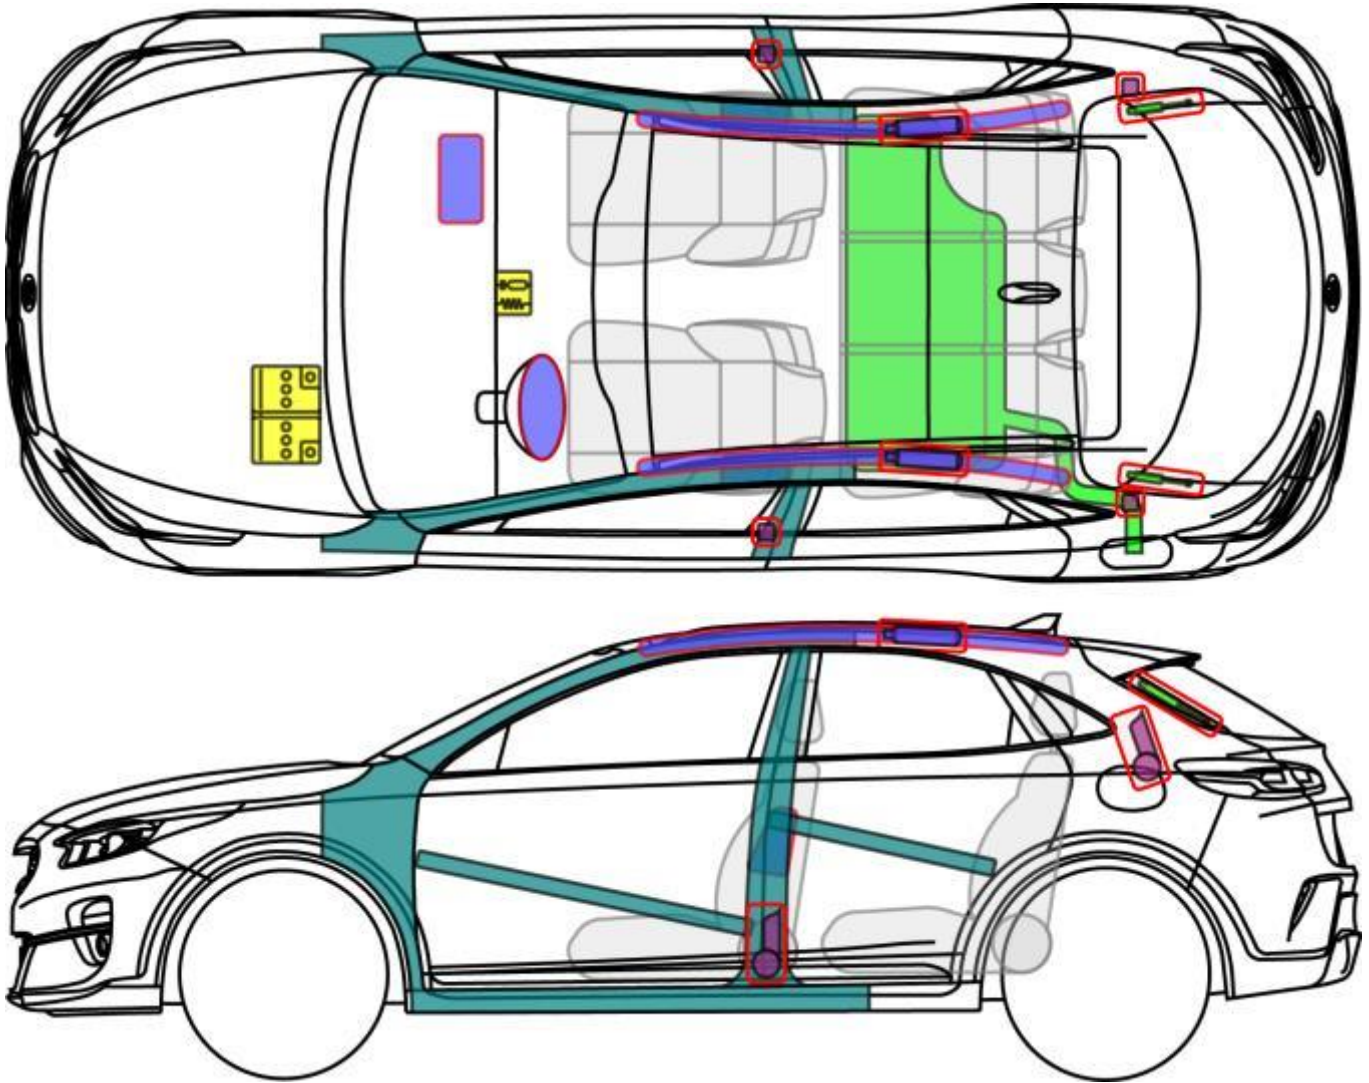

XCeed (CD)

5-dr SUV from 2019

Legend

	Airbag		Reinforcement		SRS control unit
	Stored gas inflator		Pedestrian protection system		12 V Battery
	Seatbelt pretensioner		Cylinder		Fuel tank

XCeed